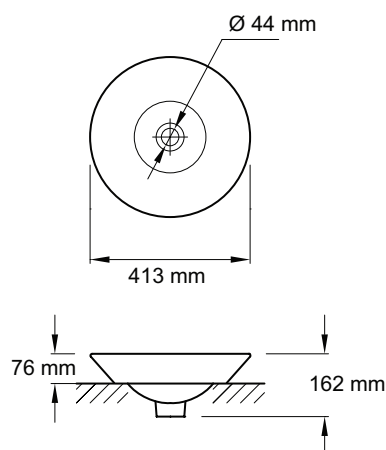

Botanical Study™ Design on Conical Bell® Vessel Basin

14223

Product Description:	Botanical Study design on Conical Bell vessel basin for countertop installation, no tap hole
Required Items:	7129B-CP Decorative waste
Recommended Items:	9655D-P5 Wrought iron wall-mount bracket
Product Dimensions:	413 mm diameter
Material:	Vitreous China
Product Weight (kg):	7.3
Fixings Included:	Yes
Guarantee (Years):	25

Colours:

Botanical Study

Dimensions (mm)**Kohler UK**

Sales and Technical:

+44 (0) 844 571 0048 (Calls cost 7p per minute plus your phone company's access charge)

info@kohler.co.uk

www.KOHLER.co.uk

THE BOLD LOOK
OF **KOHLER**®